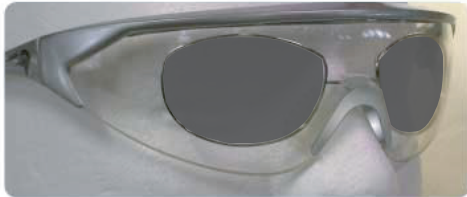

# Special Offer For SJS Patients

Get The Dark Lenses You've Always Wanted  
Along With The Wind Protection You Need

Extra Dark Lenses Behind The Shield  
Easily Removable When Not Needed

**3 Interchangeable RamFlow™ Shield Lenses Included!**

ORDER OUR PATENTED RxFUSION EYEWEAR WITH OUR PATENTED MAGNETIC INSERT, AND WE WILL CUSTOM FIT THE INSERT WITH EXTRA DARK POLARIZED LENSES AT NO EXTRA CHARGE!

THIS IS A \$65 UPGRADE OFFERED EXCLUSIVELY TO SJS PATIENTS ONLY.